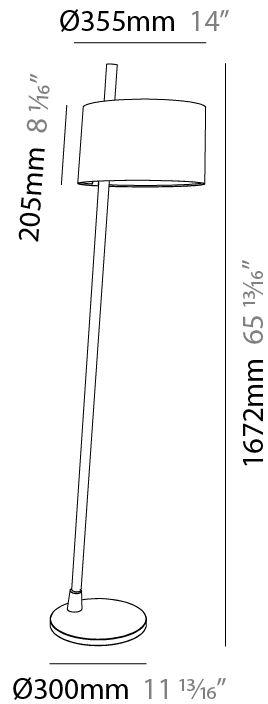

PROJECT	_____
TYPE	_____
SPECIFIER	_____
QUANTITY	_____
DATE	_____

LINOOD PORTABLE

D94041

base number

1. To build a product code in our configurator select the specify button on the base model # product page
2. To build a manual product code on this datasheet choose from the options listed below in blue font and add the suffix to the base model #

GENERAL

Series: Linoood
Partner: Milan
Division: Design
Installation: Portable
Product Type: Floor
Mounting Location: Floor
Light Distribution: Direct / Indirect

PHYSICAL

Diameter (mm): 355
Diameter (in): 14
Height (mm): 1672
Height (in): 65 ¹³/₁₆
Weight (kg): 5.9
Weight (lbs): 12.999
Diffuser: Linen Shade
Fixture Material: Oak Wood
Primary Material: Wood

ELECTRICAL

Number of Lamps: 1
Lamp Type: LED Retrofit
Lamp Shape: A19
Bulb Included: Bulb Not Included
Total Output Wattage (W): 12
Max. Wattage Per Lamp (W): 12
Lamp Base: E26
Input Voltage (V): 120
Upon Request: 277Vac / GU24

LED

OPTICAL

RATINGS AND CERTIFICATIONS

Certified By: CSA Certified to UL and CSA Standards
IP rating: IP20