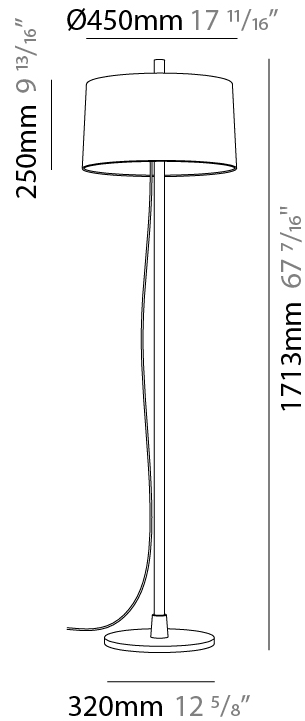

LINOOD PORTABLE

D94043

base number

1. To build a product code in our configurator select the specify button on the base model # product page
2. To build a manual product code on this datasheet choose from the options listed below in blue font and add the suffix to the base model #

GENERAL

Series: Linoood
Partner: Milan
Division: Design
Installation: Portable
Product Type: Floor
Mounting Location: Floor
Light Distribution: Direct / Indirect

PHYSICAL

Shape: Abstract
Diameter (mm): 450
Diameter (in): 17 ¹¹/₁₆"
Height (mm): 1713
Height (in): 37 ⁷/₁₆"
Weight (kg): 5.9
Weight (lbs): 12.999
Diffuser: Linen Shade
Fixture Material: Oak Wood
Primary Material: Wood
Cable Details: 3000mm / 118 1/8"
Upon Request: Bolt Down

ELECTRICAL

Number of Lamps: 3
Lamp Type: LED Retrofit
Bulb Included: Bulb Not Included
Total Output Wattage (W): 36
Max. Wattage Per Lamp (W): 12
Lamp Base: E26
Input Voltage (V): 120
Upon Request: 277Vac / GU24

LED

OPTICAL

RATINGS AND CERTIFICATIONS

Certified By: CSA Certified to UL and CSA Standards
IP rating: IP20

PROJECT	
TYPE	
SPECIFIER	
QUANTITY	
DATE