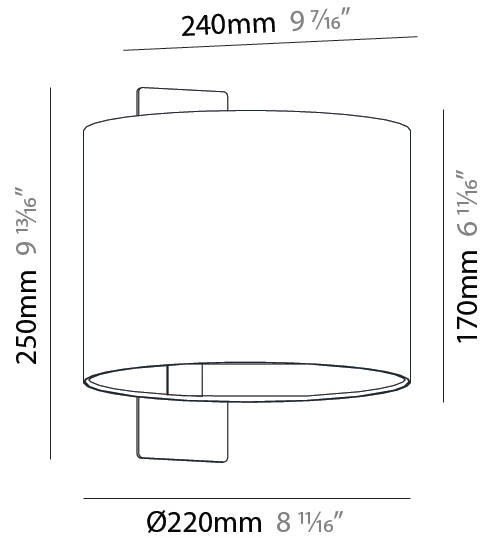

PROJECT	
TYPE	
SPECIFIER	
QUANTITY	
DATE	

LINOOD SURFACE

D93063

base number

1. To build a product code in our configurator select the specify button on the base model # product page
2. To build a manual product code on this datasheet choose from the options listed below in blue font and add the suffix to the base model #

GENERAL

Series: Linoood
Partner: Milan
Division: Design
Installation: Surface
Product Type: Wall Surface
Mounting Location: Wall
Light Distribution: Direct / Indirect

PHYSICAL

Shape: Drum
Diameter (mm): 220
Diameter (in): 8 ¹¹/₁₆
Width (mm): 240
Width (in): 9 ⁷/₁₆
Height (mm): 250
Depth (mm): 220
Height (in): 9 ¹³/₁₆
Depth (in): 8 ¹¹/₁₆
Weight (kg): 5.9
Weight (lbs): 12.999
Diffuser: Linen Shade
Fixture Finish: TBL
Fixture Material: Ash Wood
Primary Material: Wood

ELECTRICAL

Number of Lamps: 1
Lamp Type: LED Retrofit
Lamp Shape: A19
Bulb Included: Bulb Not Included
Total Output Wattage (W): 12
Max. Wattage Per Lamp (W): 12
Lamp Base: E26
Input Voltage (V): 120
Upon Request: 277Vac / GU24

LED

OPTICAL

RATINGS AND CERTIFICATIONS

Certified By: CSA Certified to UL and CSA Standards
IP rating: IP20